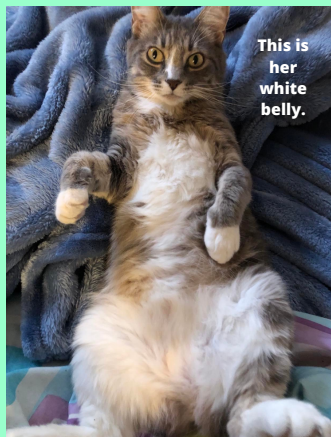

MeowMeow Is Lost

She was last seen on June 27, 2021 at the Sherman Summit Rest Area on I-80 in Wyoming. We believe she was picked up by someone and taken home with them. She could be anywhere.

If you see MeowMeow, or if you have her, please contact Cheryl at 1-719-989-0154 byclc.com has details on how she was lost, plus links to identification pictures, her Facebook group, her videos, and more.